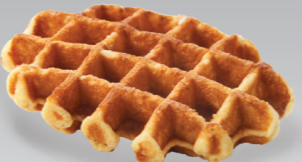

Belgian Sugar Waffle
$5.95