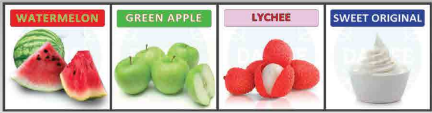

DAIREE Frozen Yogurt

CHOOSE UP TO 4 OF OUR WEEKLY FLAVOURS

IN ANY SIZE

CHOOSE ONE OF OUR MADE TO ORDER

OR DAIREE *whip*

SMALL $7.95 REGULAR $9.95 *Deluxe Flavours $1 extra

FLAVOURS IN TWO SIZES