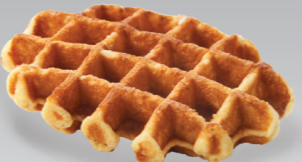

CARAMILK

5 CHOOSE TOPPINGS

- Toppings....\$1
- Premium Toppings....\$1.50
- Berries.....\$2
- Premium Sauces.....\$2

Desserts

1 CHOOSE DESSERT (or add to your FroYo/Acai)

Sticky Date Pudding
\$7.95

Chocolate Souffle
\$7.95

Choc Fudge Brownie
\$5.95

Belgian Sugar Waffle
\$5.95

Apple Crumble
\$4.95

2 CHOOSE A SAUCE (optional +\$2)

3 CHOOSE TOPPINGS

Toppings.... \$1

Premium Toppings....\$1.50

Berries.....\$2