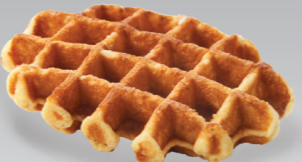

CARAMILK

5 CHOOSE TOPPINGS

- Toppings....\$1 Premium Toppings....\$1.50
Berries.....\$2 Premium Sauces.....\$2

Desserts

1 CHOOSE DESSERT (or add to your FroYo/Acai)

Sticky Date Pudding
\$7.95

Chocolate Souffle
\$7.95

Choc Fudge Brownie
\$5.95

Belgian Sugar Waffle
\$5.95

Apple Crumble
\$4.95

2 CHOOSE A SAUCE (optional +\$2)

3 CHOOSE TOPPINGS

Toppings.... \$1

Premium Toppings....\$1.50

Berries.....\$2