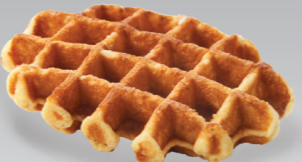

## 1 CHOOSE DESSERT (or add to your FroYo/Acai)

Sticky Date Pudding  
\$7.95

Chocolate Souffle  
\$7.95

Choc Fudge Brownie  
\$5.95

Belgian Sugar Waffle  
\$5.95

Apple Crumble  
\$4.95